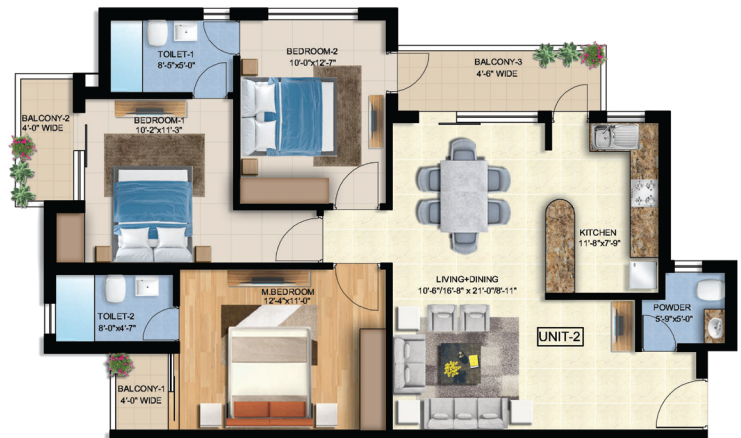

Manned
Entry
& Exit

Club
Celebrations

Open
Gym

Yoga &
Meditation
Hall

Children's
Play Area

www.orongroup.in

SITE LAYOUT

IVY TOWER (1&2) UNIT TYPE- A

Saleable Area Calculation			
RERA Carpet Area	Unit Area	Balcony Area	Saleable Area
678.00	767	118	1105

CORAL TOWER UNIT TYPE- C

UNIT TYPE -1 | CLUSTER-1

Saleable Area Calculation			
RERA Carpet Area	Unit Area	Balcony Area	Saleable Area
974	1081	122	1525

IVY TOWER (1&2) UNIT TYPE- B

Saleable Area Calculation			
RERA Carpet Area	Unit Area	Balcony Area	Saleable Area
880.00	974	119	1365

*All Areas in SqFt. (1SqMt. is equal to 10.764 SqFt)

801, 8th floor, Eldeco Corporate Towers, Vibhuti Khand, Lucknow-226010