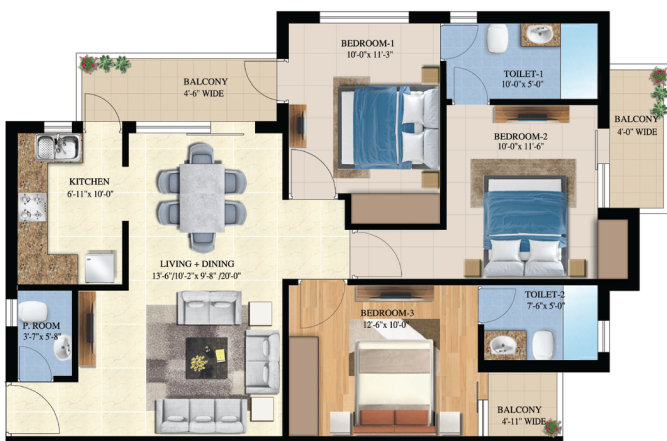

Manned
Entry
& Exit

Club
Celebrations

Open
Gym

Yoga &
Meditation
Hall

Children's
Play Area

www.orongroup.in

SITE LAYOUT

IVY TOWER (1&2) UNIT TYPE- A

Saleable Area Calculation			
RERA Carpet Area	Unit Area	Balcony Area	Saleable Area
678.00	767	118	1105

CORAL TOWER UNIT TYPE- C

UNIT TYPE -1 | CLUSTER-1

Saleable Area Calculation			
RERA Carpet Area	Unit Area	Balcony Area	Saleable Area
974	1081	122	1525

IVY TOWER (1&2) UNIT TYPE- B

Saleable Area Calculation			
RERA Carpet Area	Unit Area	Balcony Area	Saleable Area
880.00	974	119	1365

*All Areas in SqFt. (1SqMt. is equal to 10.764 SqFt)

801, 8th floor, Eldeco Corporate Towers, Vibhuti Khand, Lucknow-226010